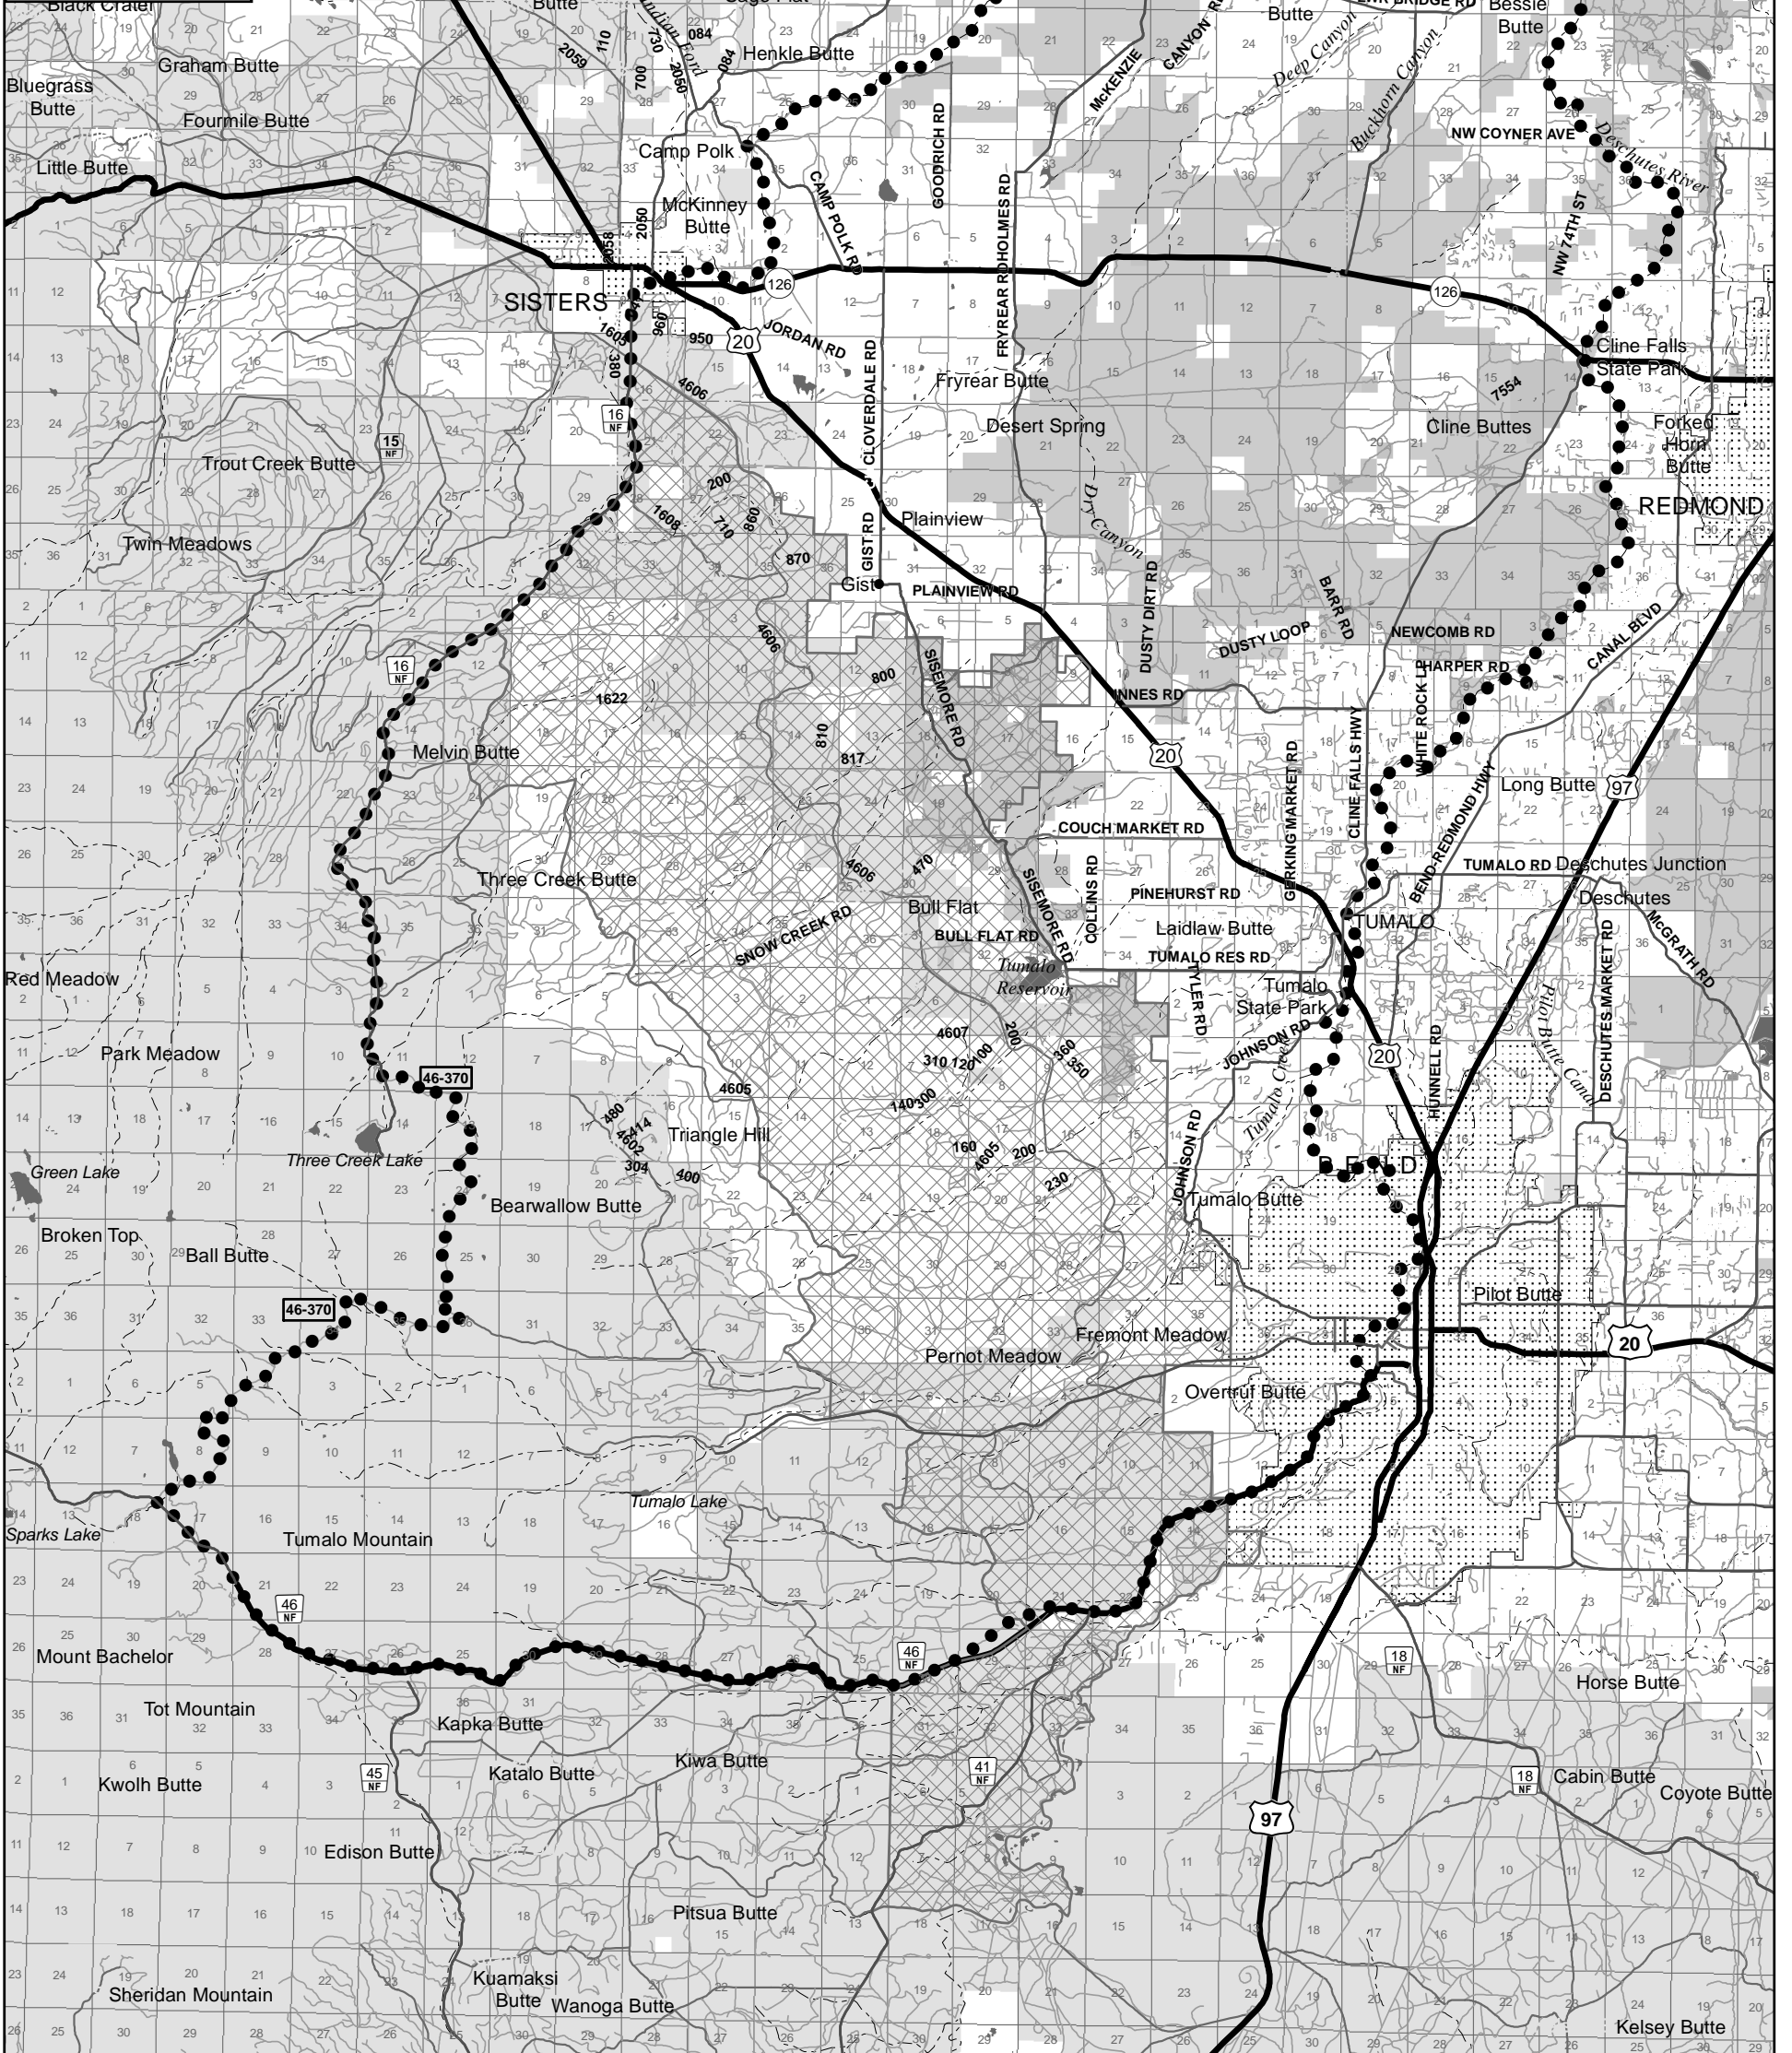

# Tumalo Controlled Elk Hunt

●●●●● Hunt Area Boundary

-  US Bureau of Land Management
-  US Forest Service
-  Private Land
-  City Limits
-  Tumalo Winter Range Closure

This product is for informational purposes and may not have been prepared for, or be suitable for legal, engineering, or surveying purposes. Users of this information should review or consult the primary data and information sources to ascertain the usability of this information.

SEE OREGON BIG GAME REGULATIONS FOR LEGAL HUNT DESCRIPTIONS

Oregon Department of Fish and Wildlife  
4034 Fairview Industrial Drive SE  
Salem, OR 97302  
(503) 947-6000

0 1 2 Miles

revised 3/2021

A Geospatial PDF of this map is available to view your location, even when you do not have cell service, when using apps such as Avenza Maps or Paper Maps. Download PDFs for controlled hunts sorted by Wildlife Management Unit at: <https://www.dfw.state.or.us/maps>

R. 8 E    R. 9 E    R. 10 E    R. 11 E    R. 12 E    R. 13 E

T. 12 S  
T. 13 S  
T. 14 S  
T. 15 S  
T. 16 S  
T. 17 S  
T. 18 S  
T. 19 S